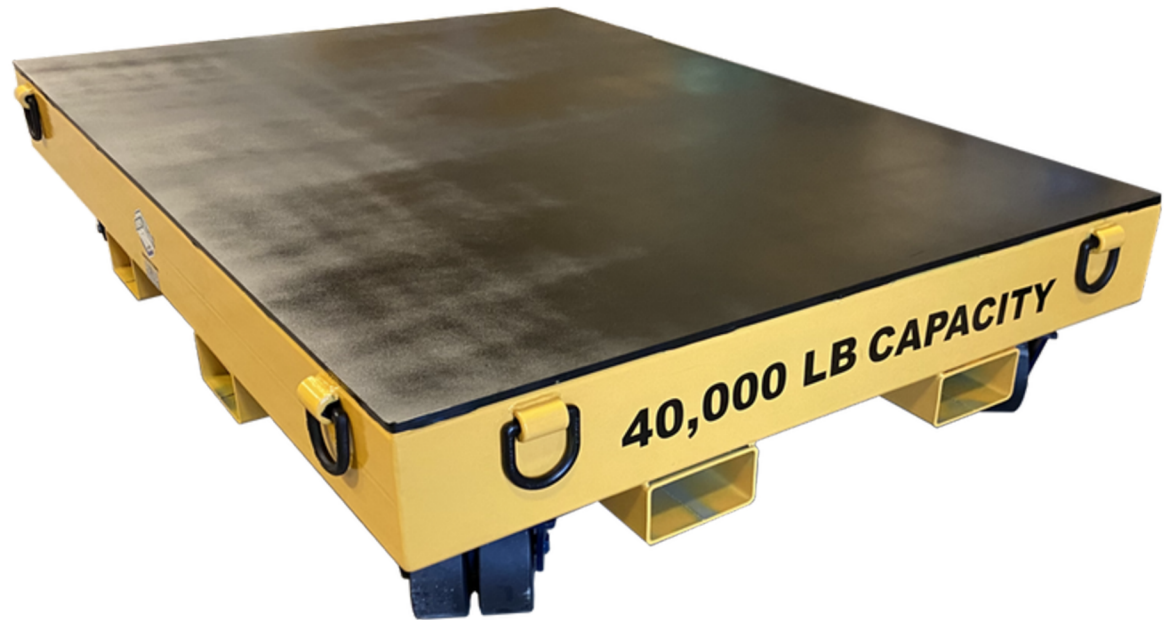

MANUFACTURING, INC.

PROJECT - 226062

SCOOTER TRAILER

40,000 CAPACITY

All equipment can be customized to any size or specification

SPECIFICATIONS

- Rubber deck surface
- Fork pockets for maneuverability via fork truck
- D-Rings to secure load
- Swivel casters