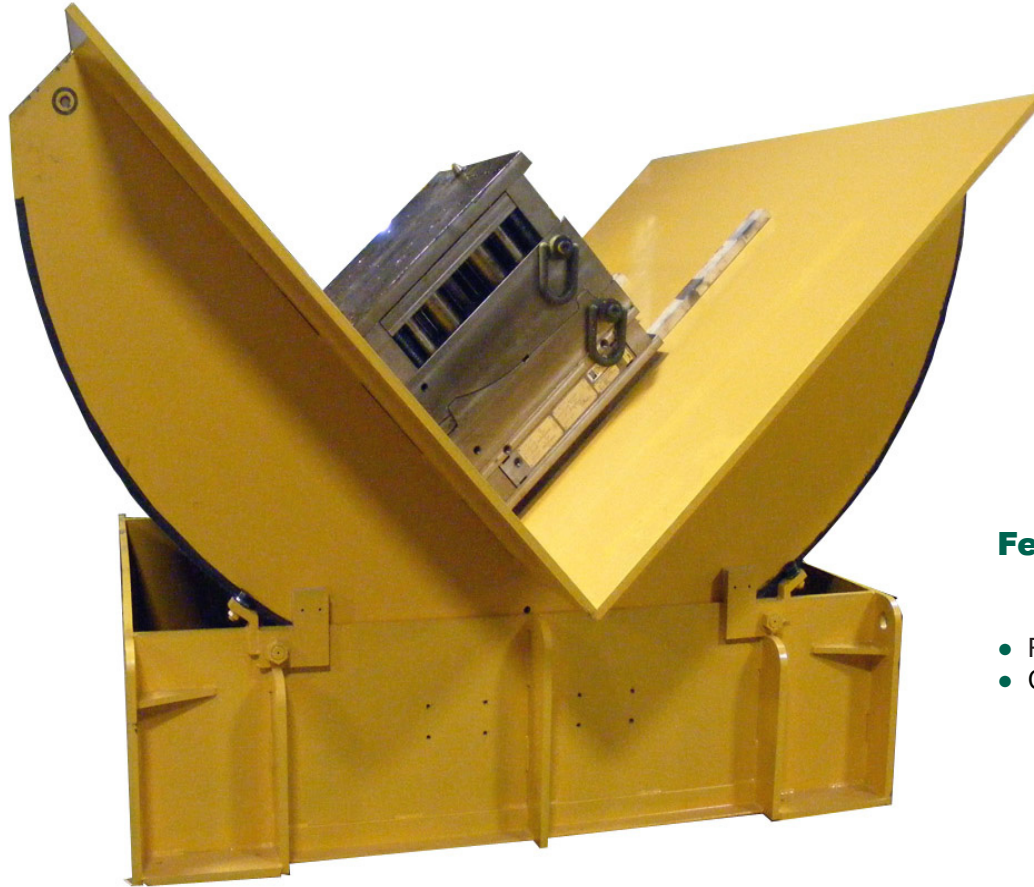

Titan 2959 Mold Upender

MANUFACTURING, INC.

Features:

- Rotary Style
- Chain Driven 480 VAC Gearmotor

88,000 lb. Capacity

100 Green Valley Dr. - Mt. Zion, IL 62549 - Tel: (217) 864-4125 - Fax: (217) 864-4275
Visit: www.greenvalleyinc.com or E-mail: inquiry@greenvalleyinc.com