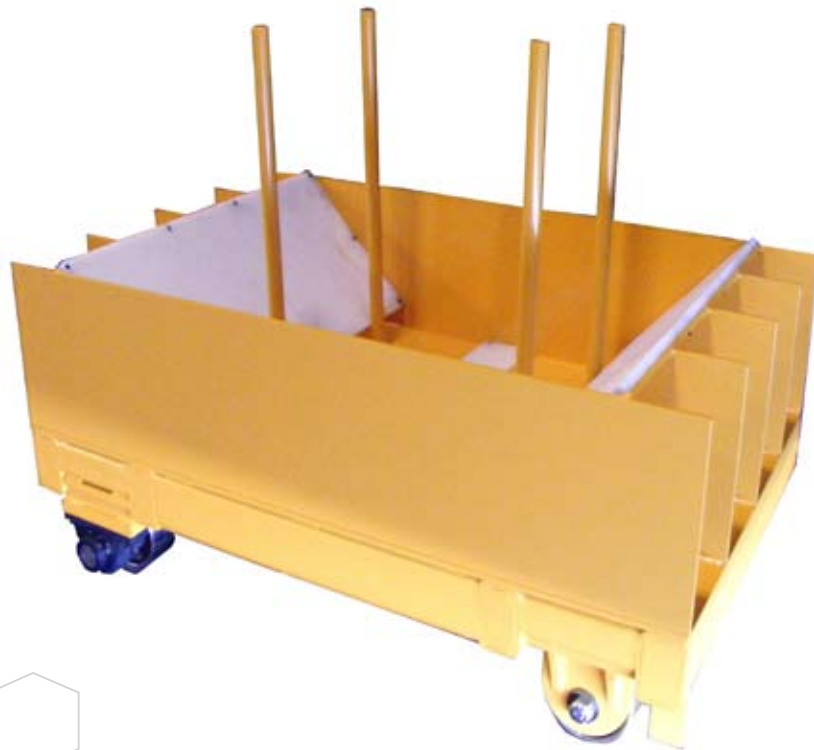

MANUFACTURING, INC.

Titan 2942 Bay-to-Bay Coil Shuttle

20,000 lb. Capacity

Features:

- Bay-to-Bay Coil Delivery
- Coil Cradle
- Pneumatic Power and Control
- Travel and Return Functions via Operator Control Stand