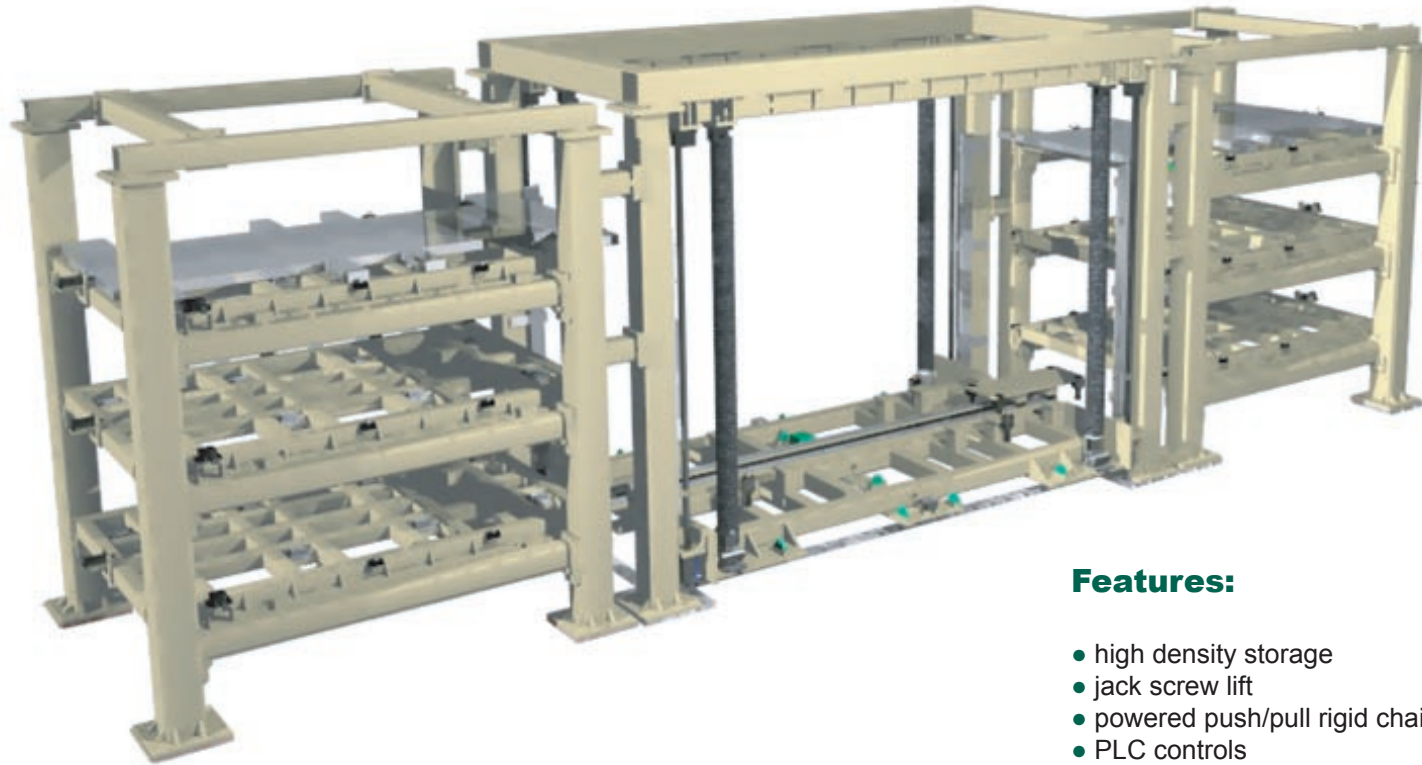

MANUFACTURING, INC.

Titan 1952

Die Storage and Retrieval System

Titan[®]
MOLD & DIE HANDLING EQUIPMENT

Features:

- high density storage
- jack screw lift
- powered push/pull rigid chain system
- PLC controls
- jog and automatic modes