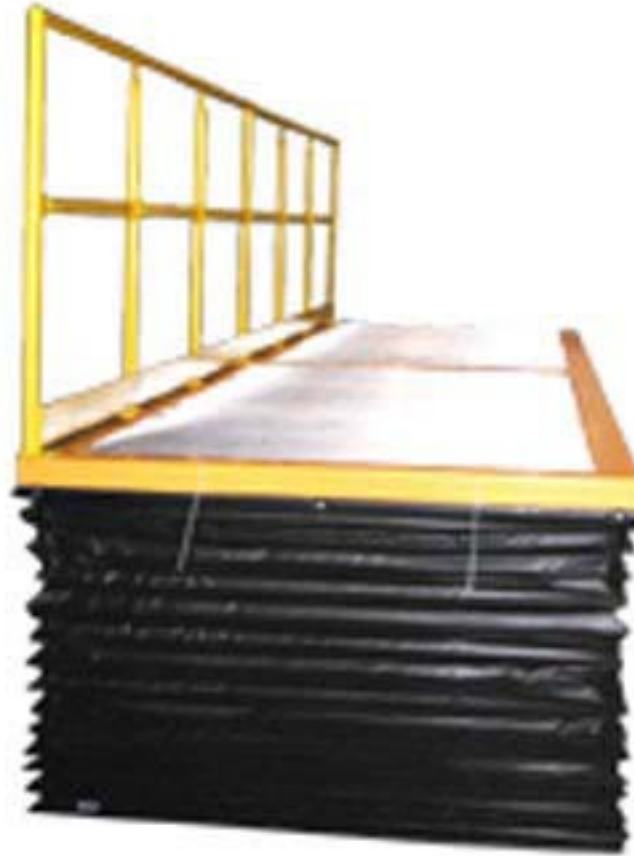

MANUFACTURING, INC.

Titan 1916

Ergonomic Operator Work Platform

Features:

- perimeter safety skirt
- handrail

2,000 lbs. Capacity